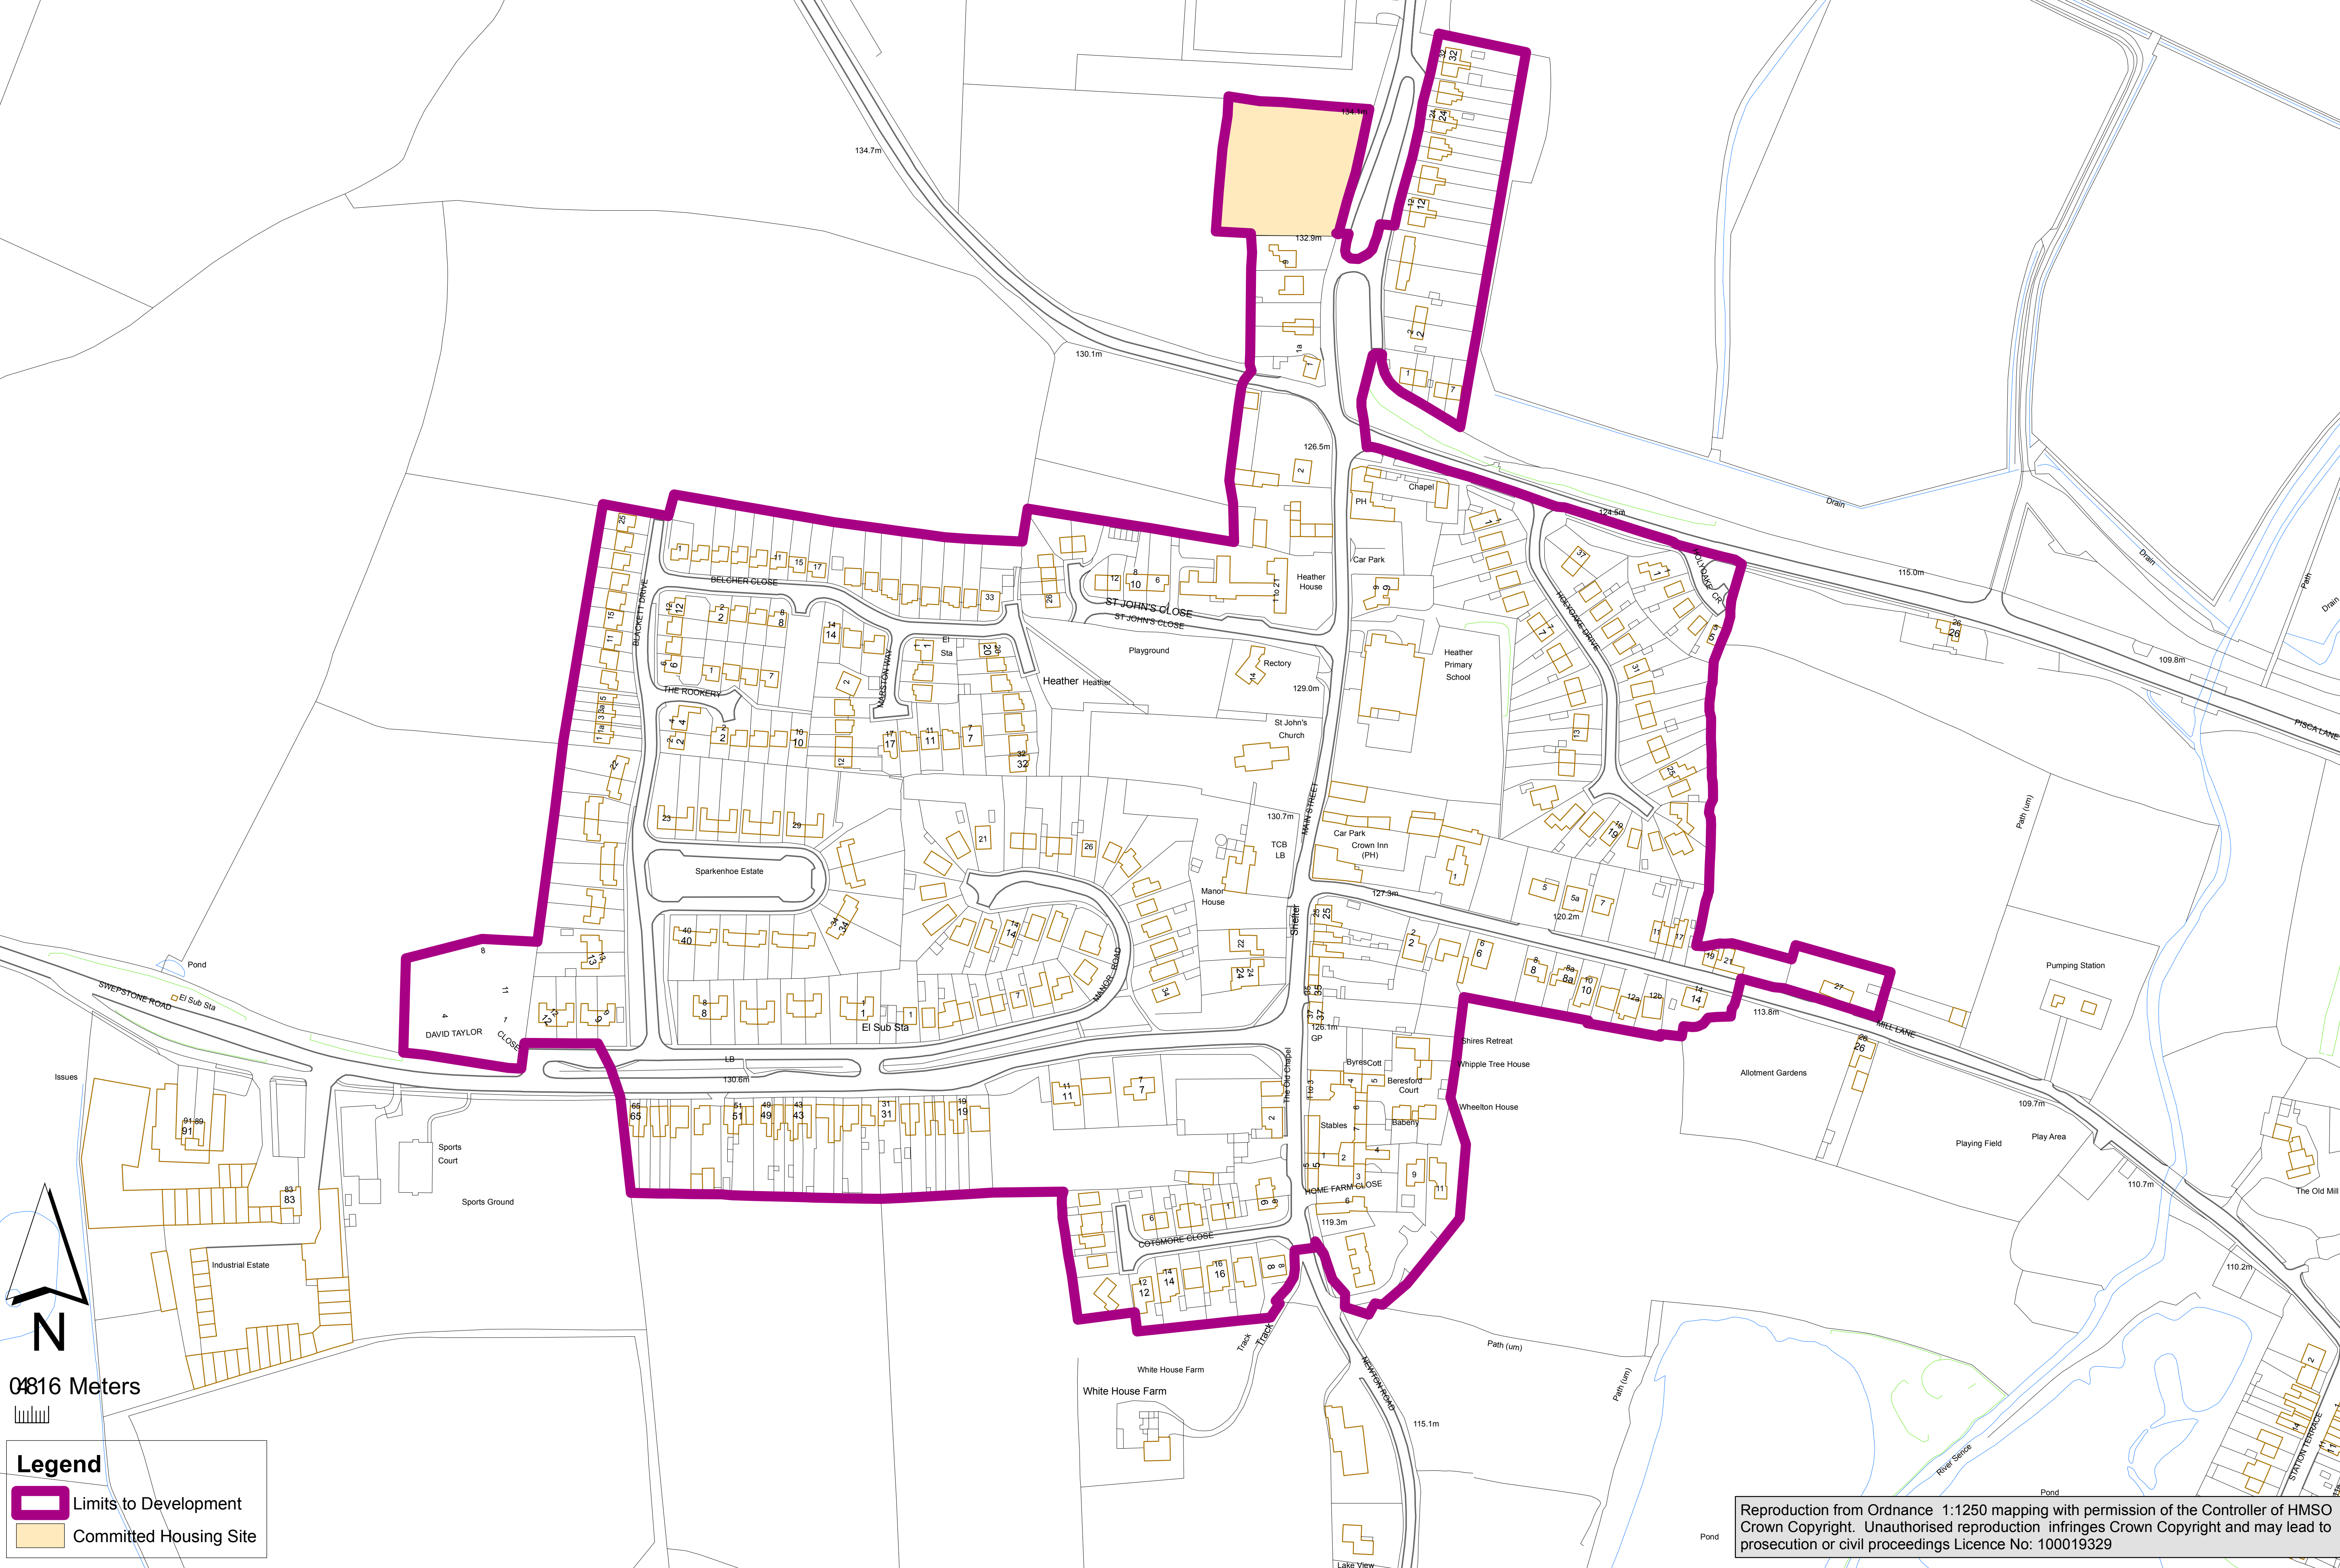

Appendix A Map 1 Heather Draft Limits to Development

Legend

- Limits to Development
- Committed Housing Site

Reproduction from Ordnance 1:1250 mapping with permission of the Controller of HMSO Crown Copyright. Unauthorised reproduction infringes Crown Copyright and may lead to prosecution or civil proceedings Licence No: 100019329